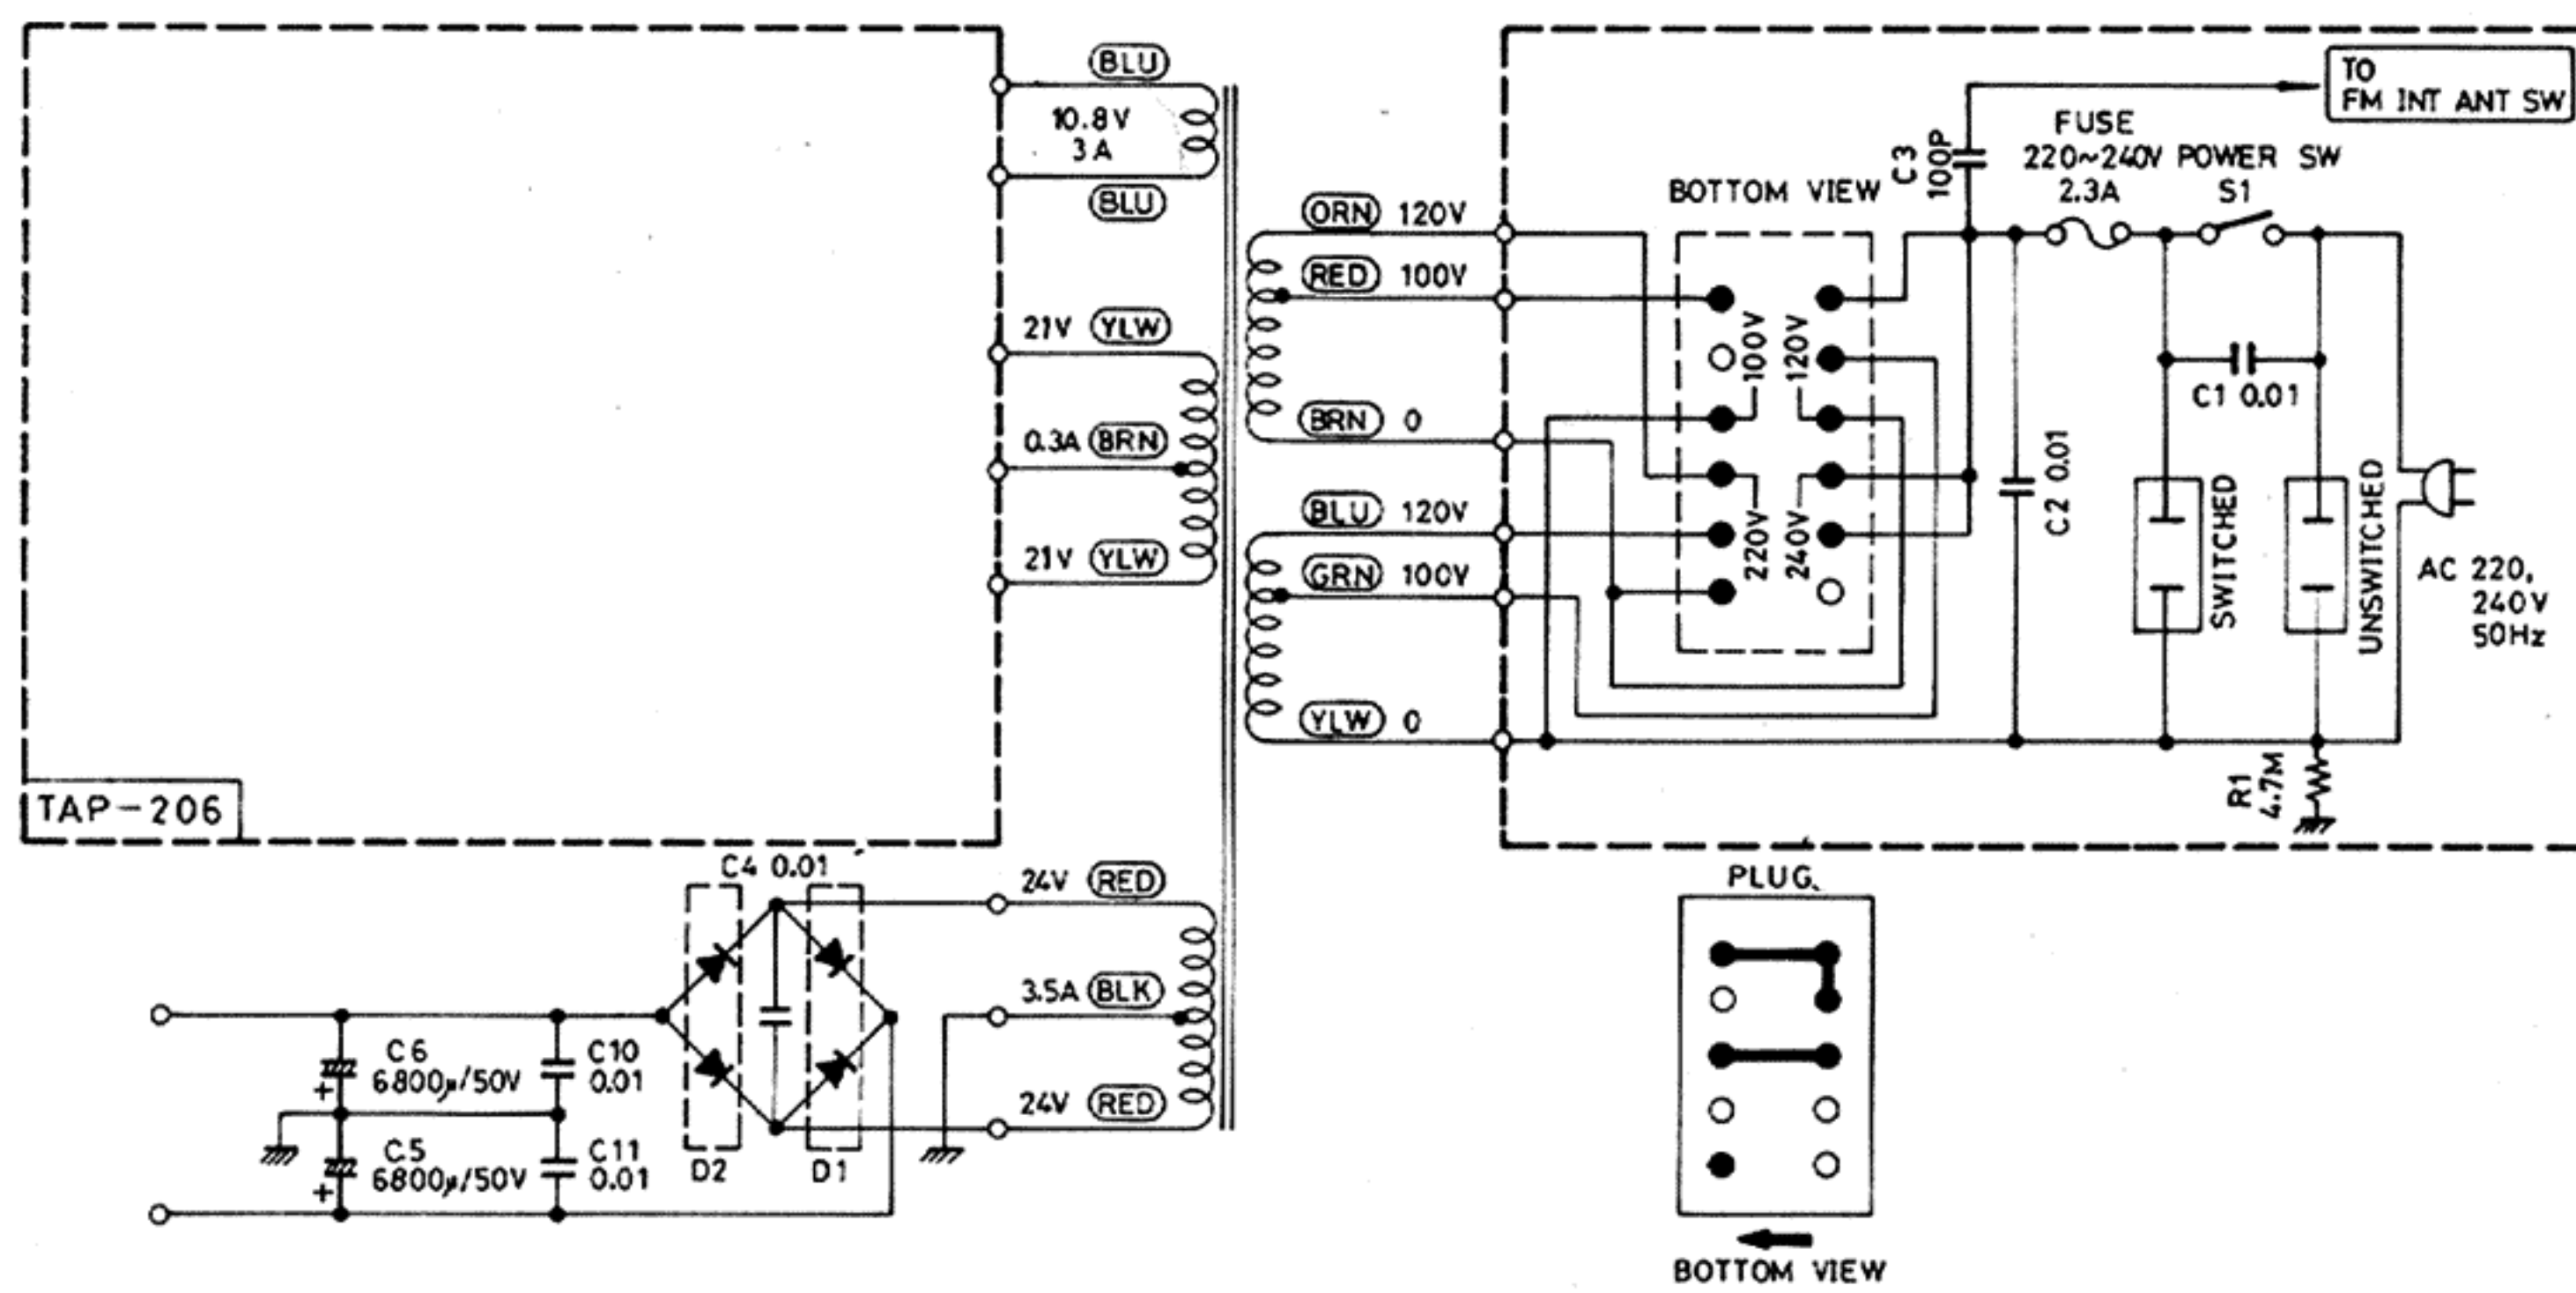

(E) FOR EUROPE (SEMKO, SEV)

PRIMARY CIRCUIT (220V 50Hz ~)

FM MPX CIRCUIT (DE-EMPHASIS 50µS)

(M) FOR CANADA

PRIMARY CIRCUIT (AC 120V 50/60Hz)

(F) FOR EUROPE EXCEPT SEMKO SEV

PRIMARY CIRCUIT (AC 220, 240V 50Hz)

FM MPX CIRCUIT (DE-EMPHASIS 50µS)

(P)(U) FOR PACEX, NEX AND OTHER COUNTRIES EXCEPT U.S.A., CANADA, EUROPE AND AUSTRALIA

PRIMARY CIRCUIT (AC 100, 120, 220, 240V 50/60Hz)

TDM-13A CD-4 DEMODULATOR

(A) FOR AUSTRALIA