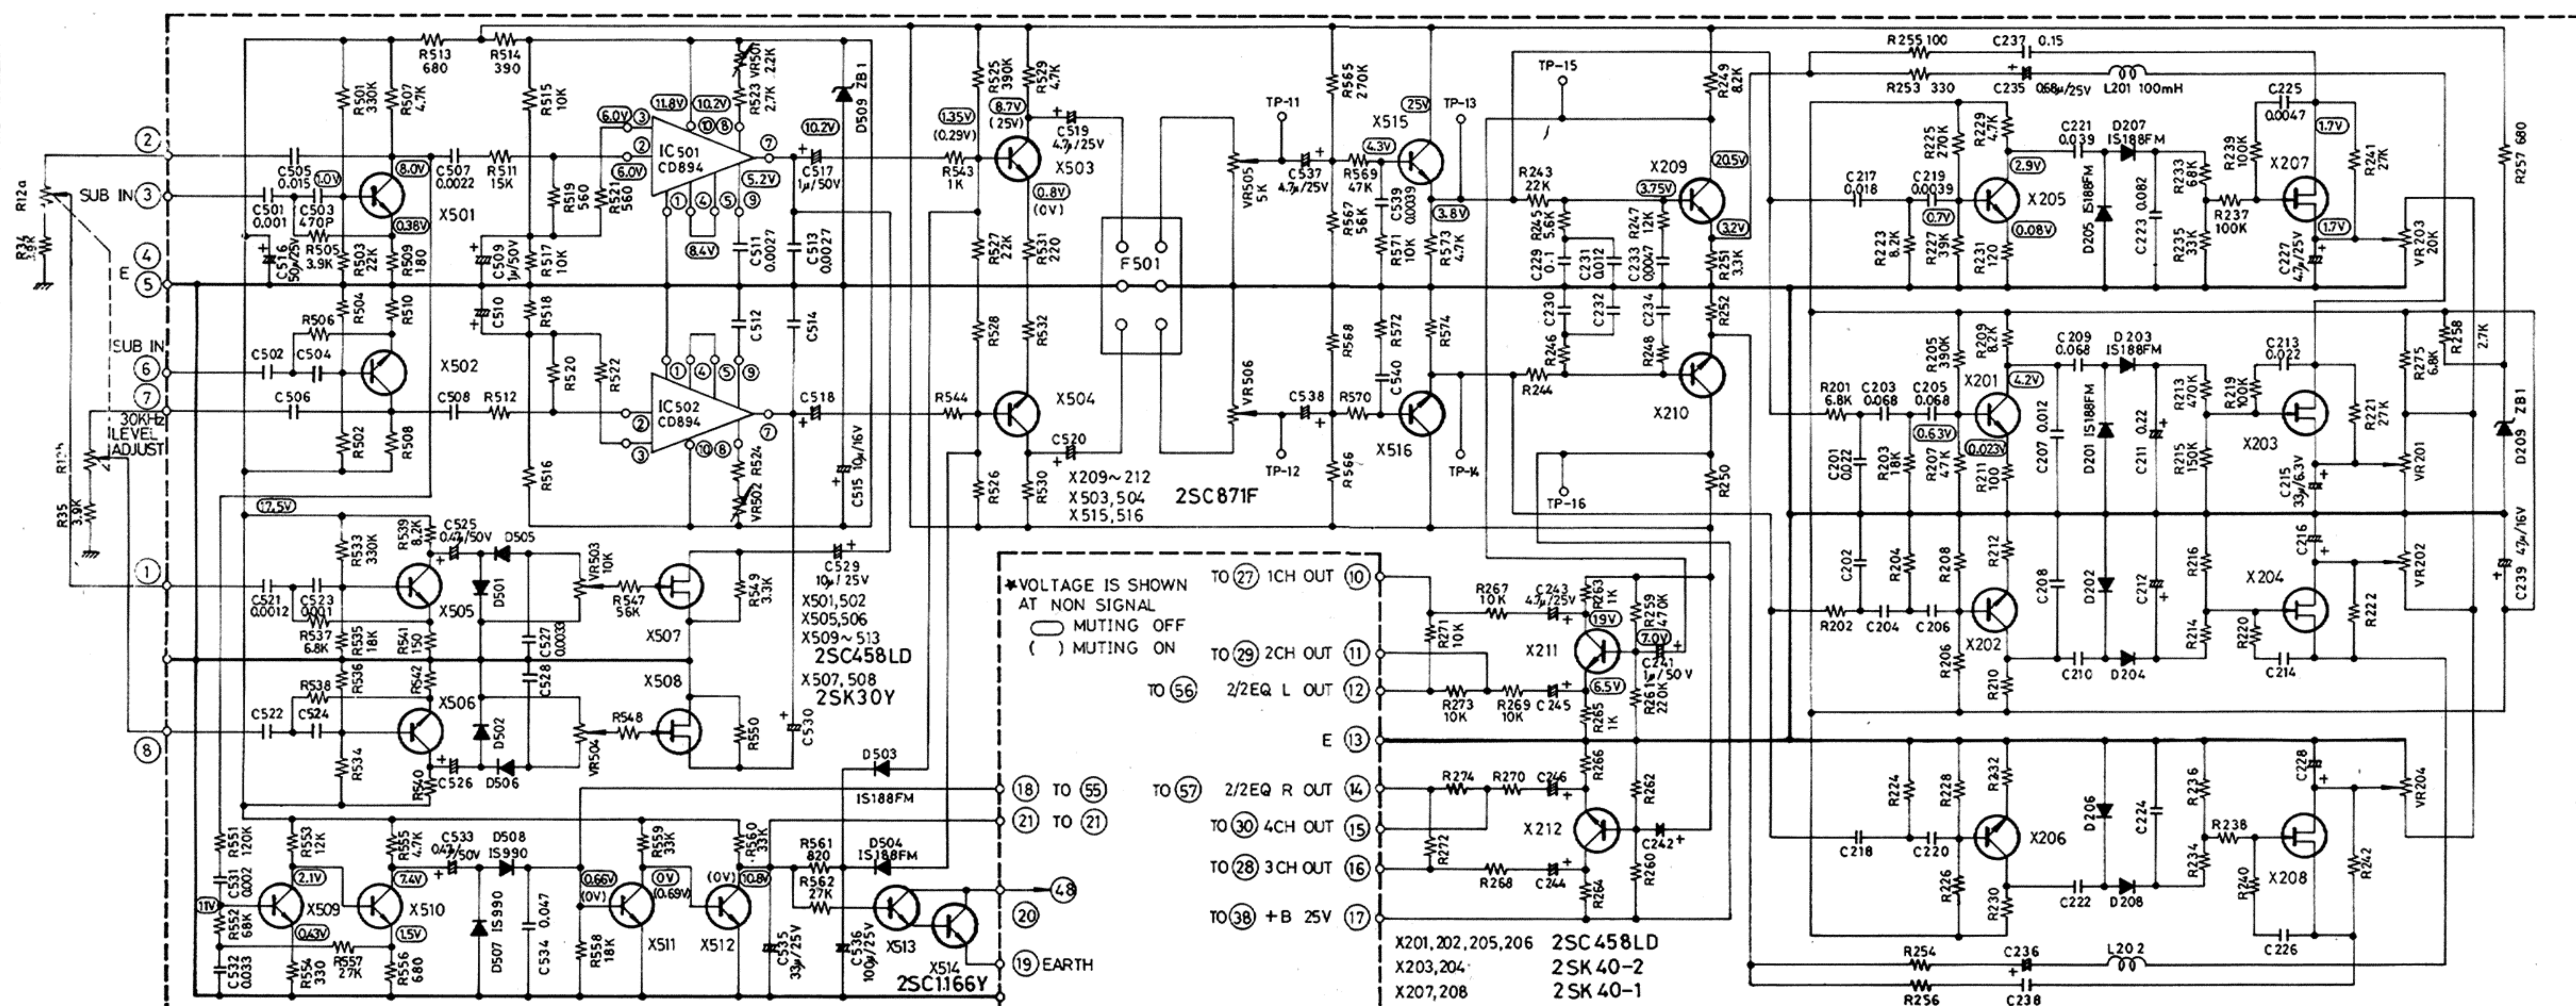

FM MPX CIRCUIT (DE-EMPHASIS 50µS)

(P)(U) FOR PACEX, NEX AND OTHER COUNTRIES EXCEPT U.S.A., CANADA, EUROPE AND AUSTRALIA

PRIMARY CIRCUIT (AC 100, 120, 220, 240V 50/60Hz)

TDM-13A CD-4 DEMODULATOR

(A) FOR AUSTRALIA