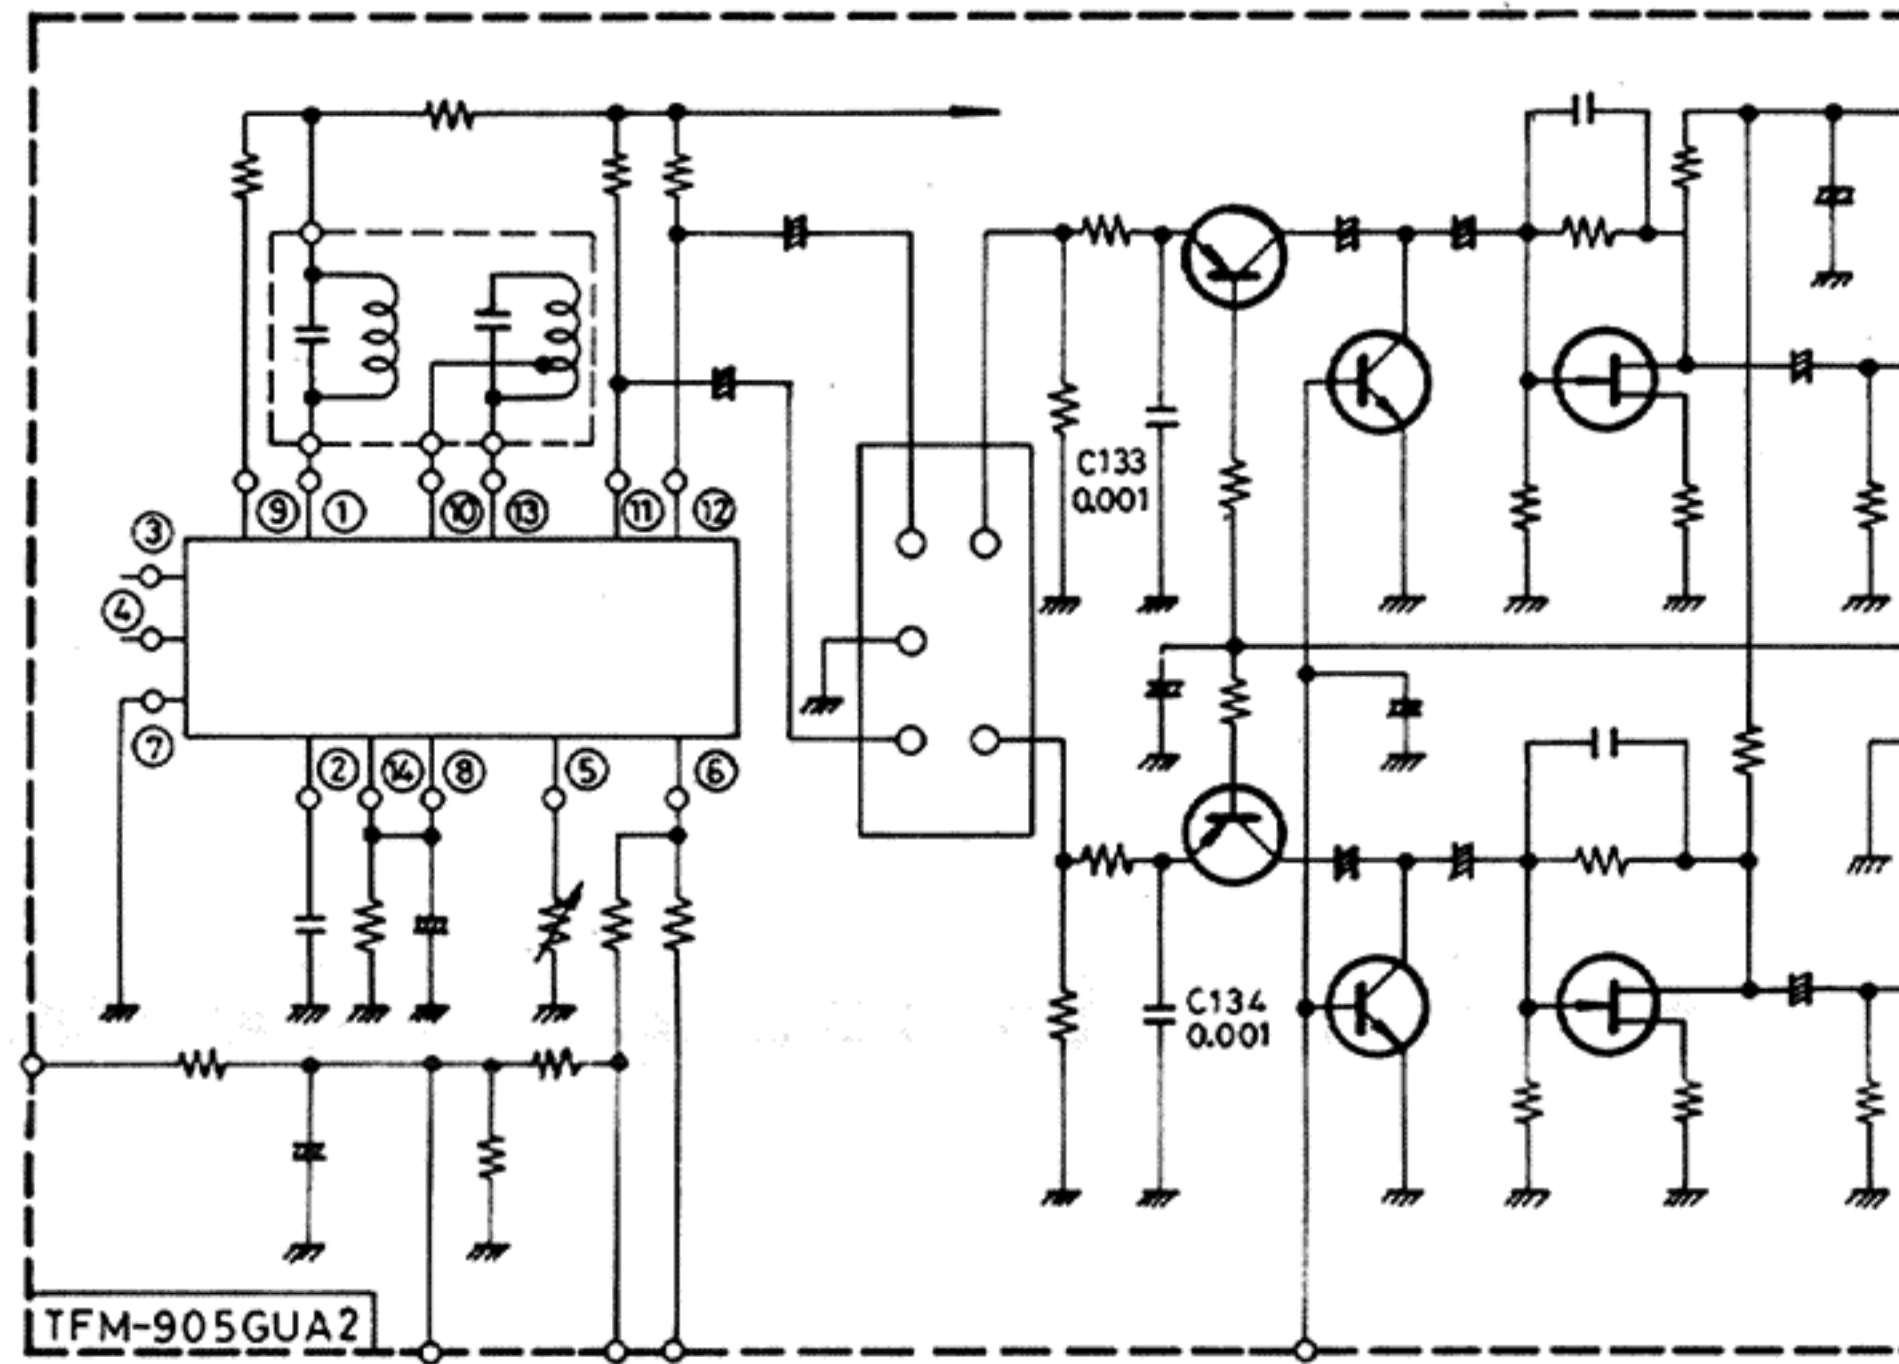

(E) FOR EUROPE (SEMKO, SEV)

PRIMARY CIRCUIT (220V 50Hz ~)

FM MPX CIRCUIT (DE-EMPHASIS 50µS)

(M) FOR CANADA

PRIMARY CIRCUIT (AC 120V 50/60Hz)

(F) FOR EUROPE EXCEPT SEMKO SEV

PRIMARY CIRCUIT (AC 220, 240V 50Hz)

FM MPX CIRCUIT (DE-EMPHASIS 50µS)

(P)(U) FOR PACEX, NEX AND OTHER COUNTRIES EXCEPT U.S.A., CANADA, EUROPE AND AUSTRALIA

PRIMARY CIRCUIT (AC 100, 120, 220, 240V 50/60Hz)

TDM-13A CD-4 DEMODULATOR

(A) FOR AUSTRALIA