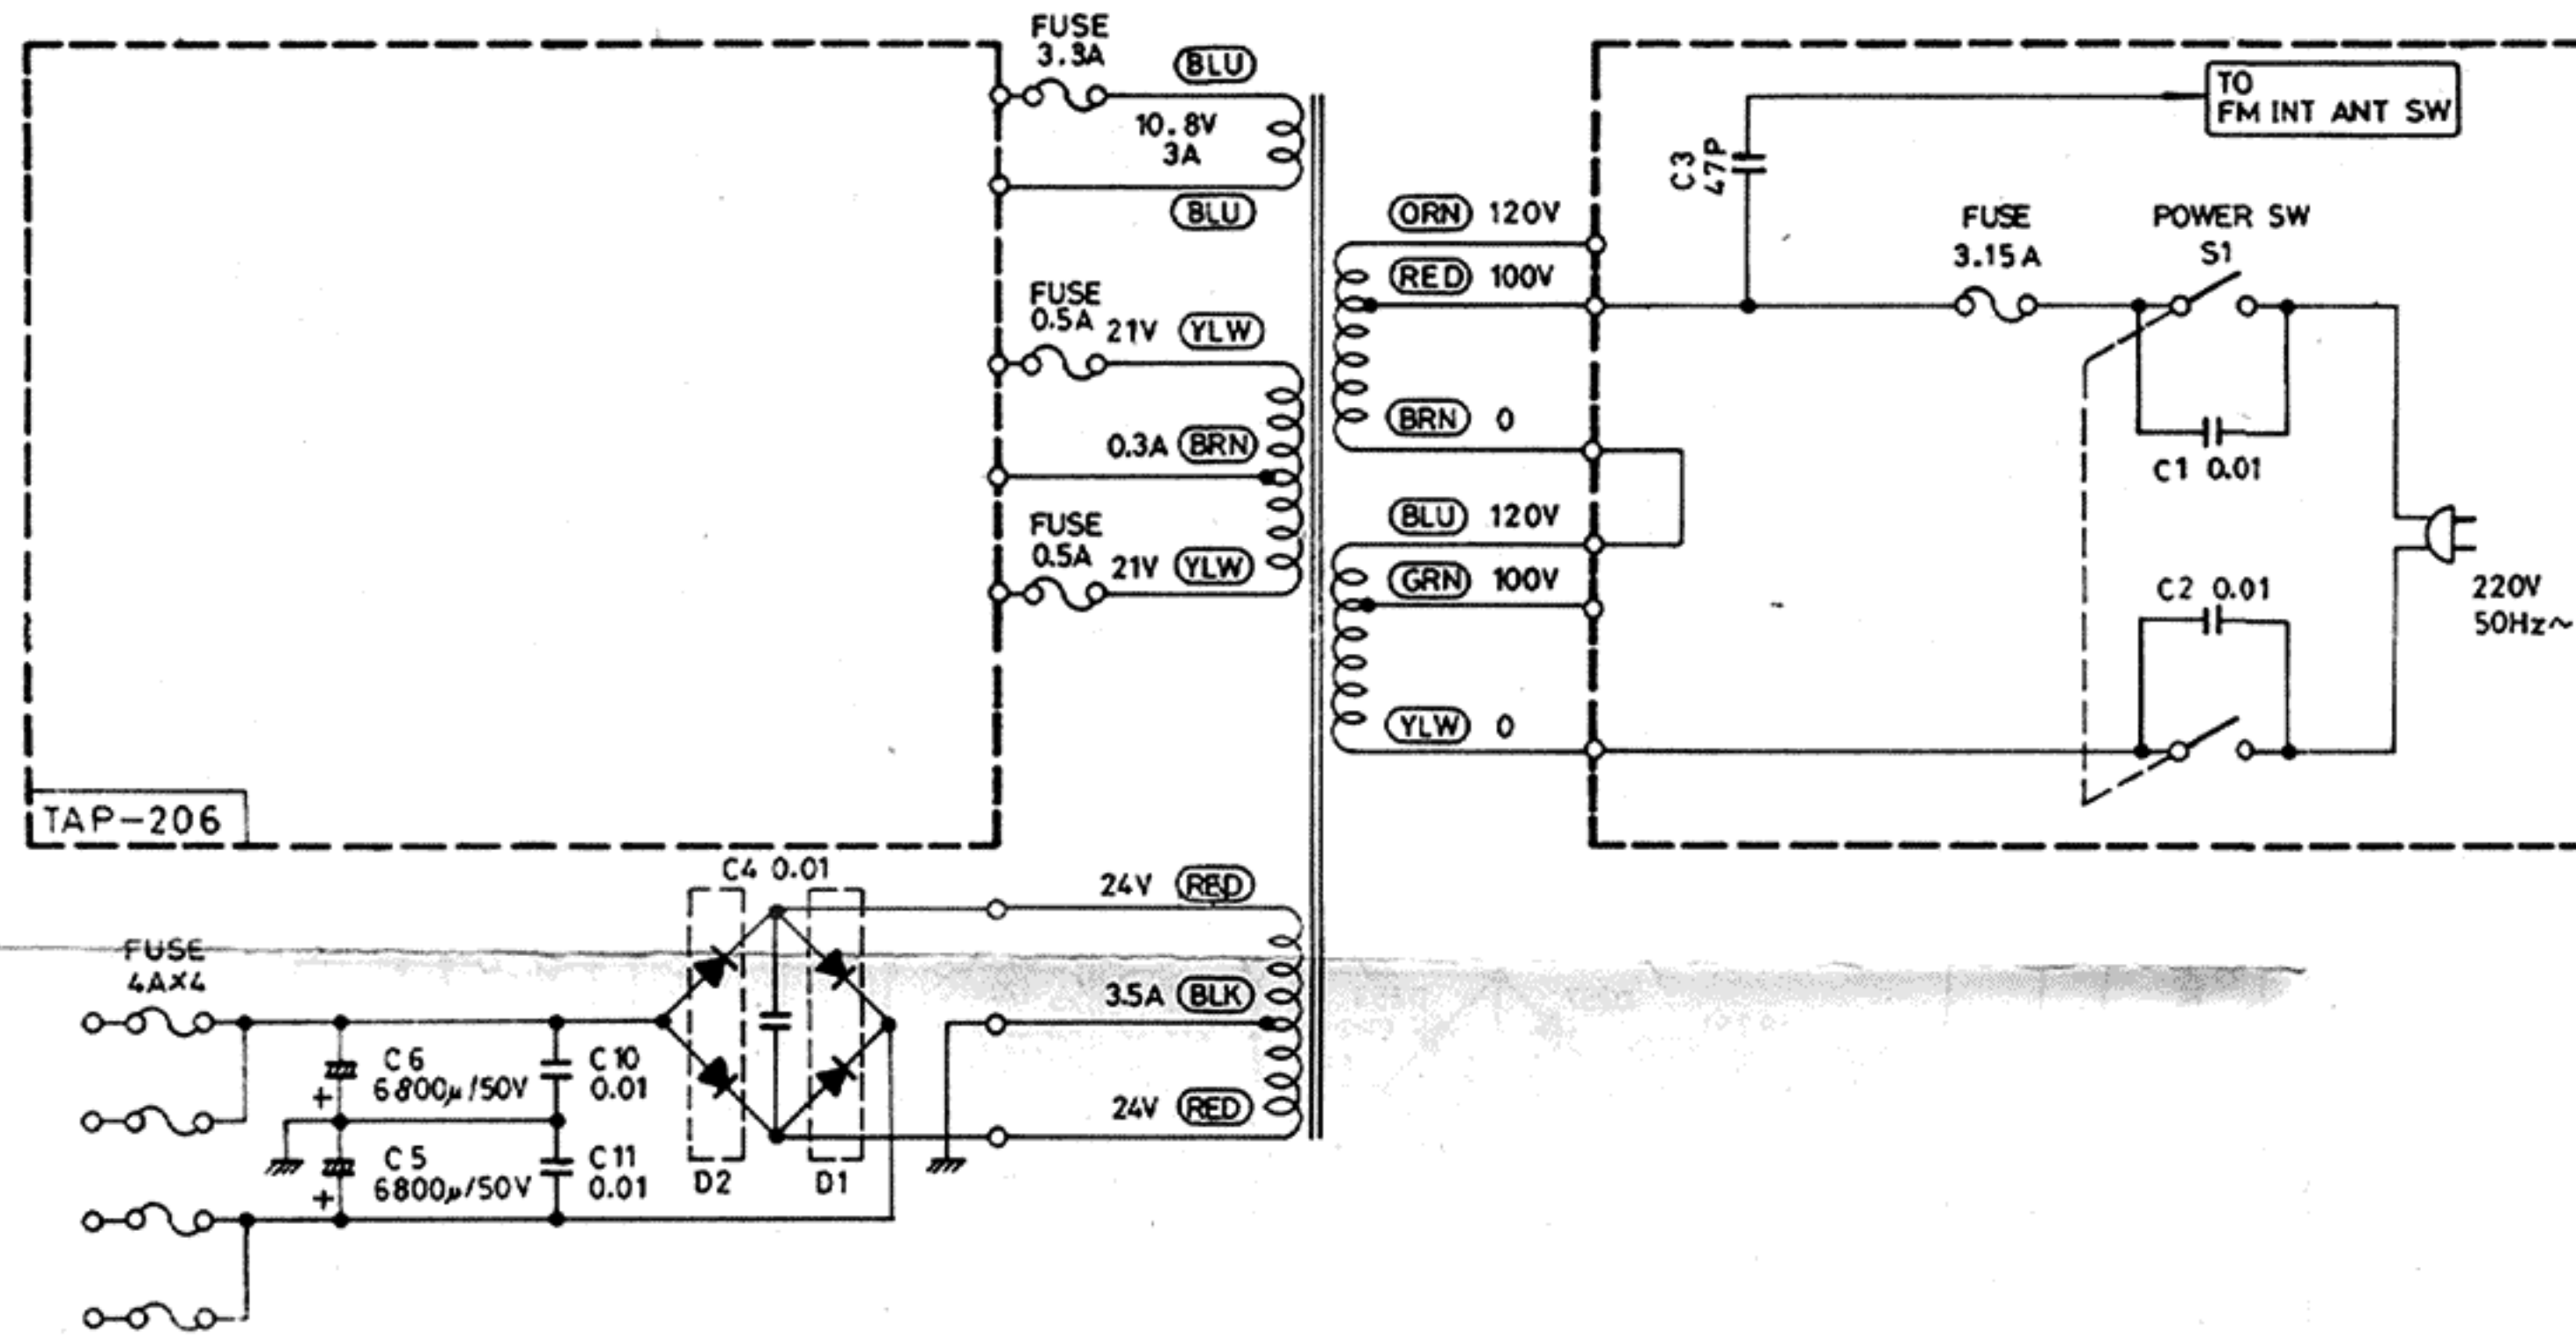

(E) FOR EUROPE (SEMKO, SEV)

PRIMARY CIRCUIT (220V 50Hz ~)

FM MPX CIRCUIT (DE-EMPHASIS 50µS)

(M) FOR CANADA

PRIMARY CIRCUIT (AC 120V 50/60Hz)

(F) FOR EUROPE EXCEPT SEMKO SEV

PRIMARY CIRCUIT (AC 220, 240V 50Hz)

FM MPX CIRCUIT (DE-EMPHASIS 50µS)

(P)(U) FOR PACEX, NEX AND OTHER COUNTRIES EXCEPT U.S.A., CANADA, EUROPE AND AUSTRALIA

PRIMARY CIRCUIT (AC 100, 120, 220, 240V 50/60Hz)

TDM-13A CD-4 DEMODULATOR

(A) FOR AUSTRALIA