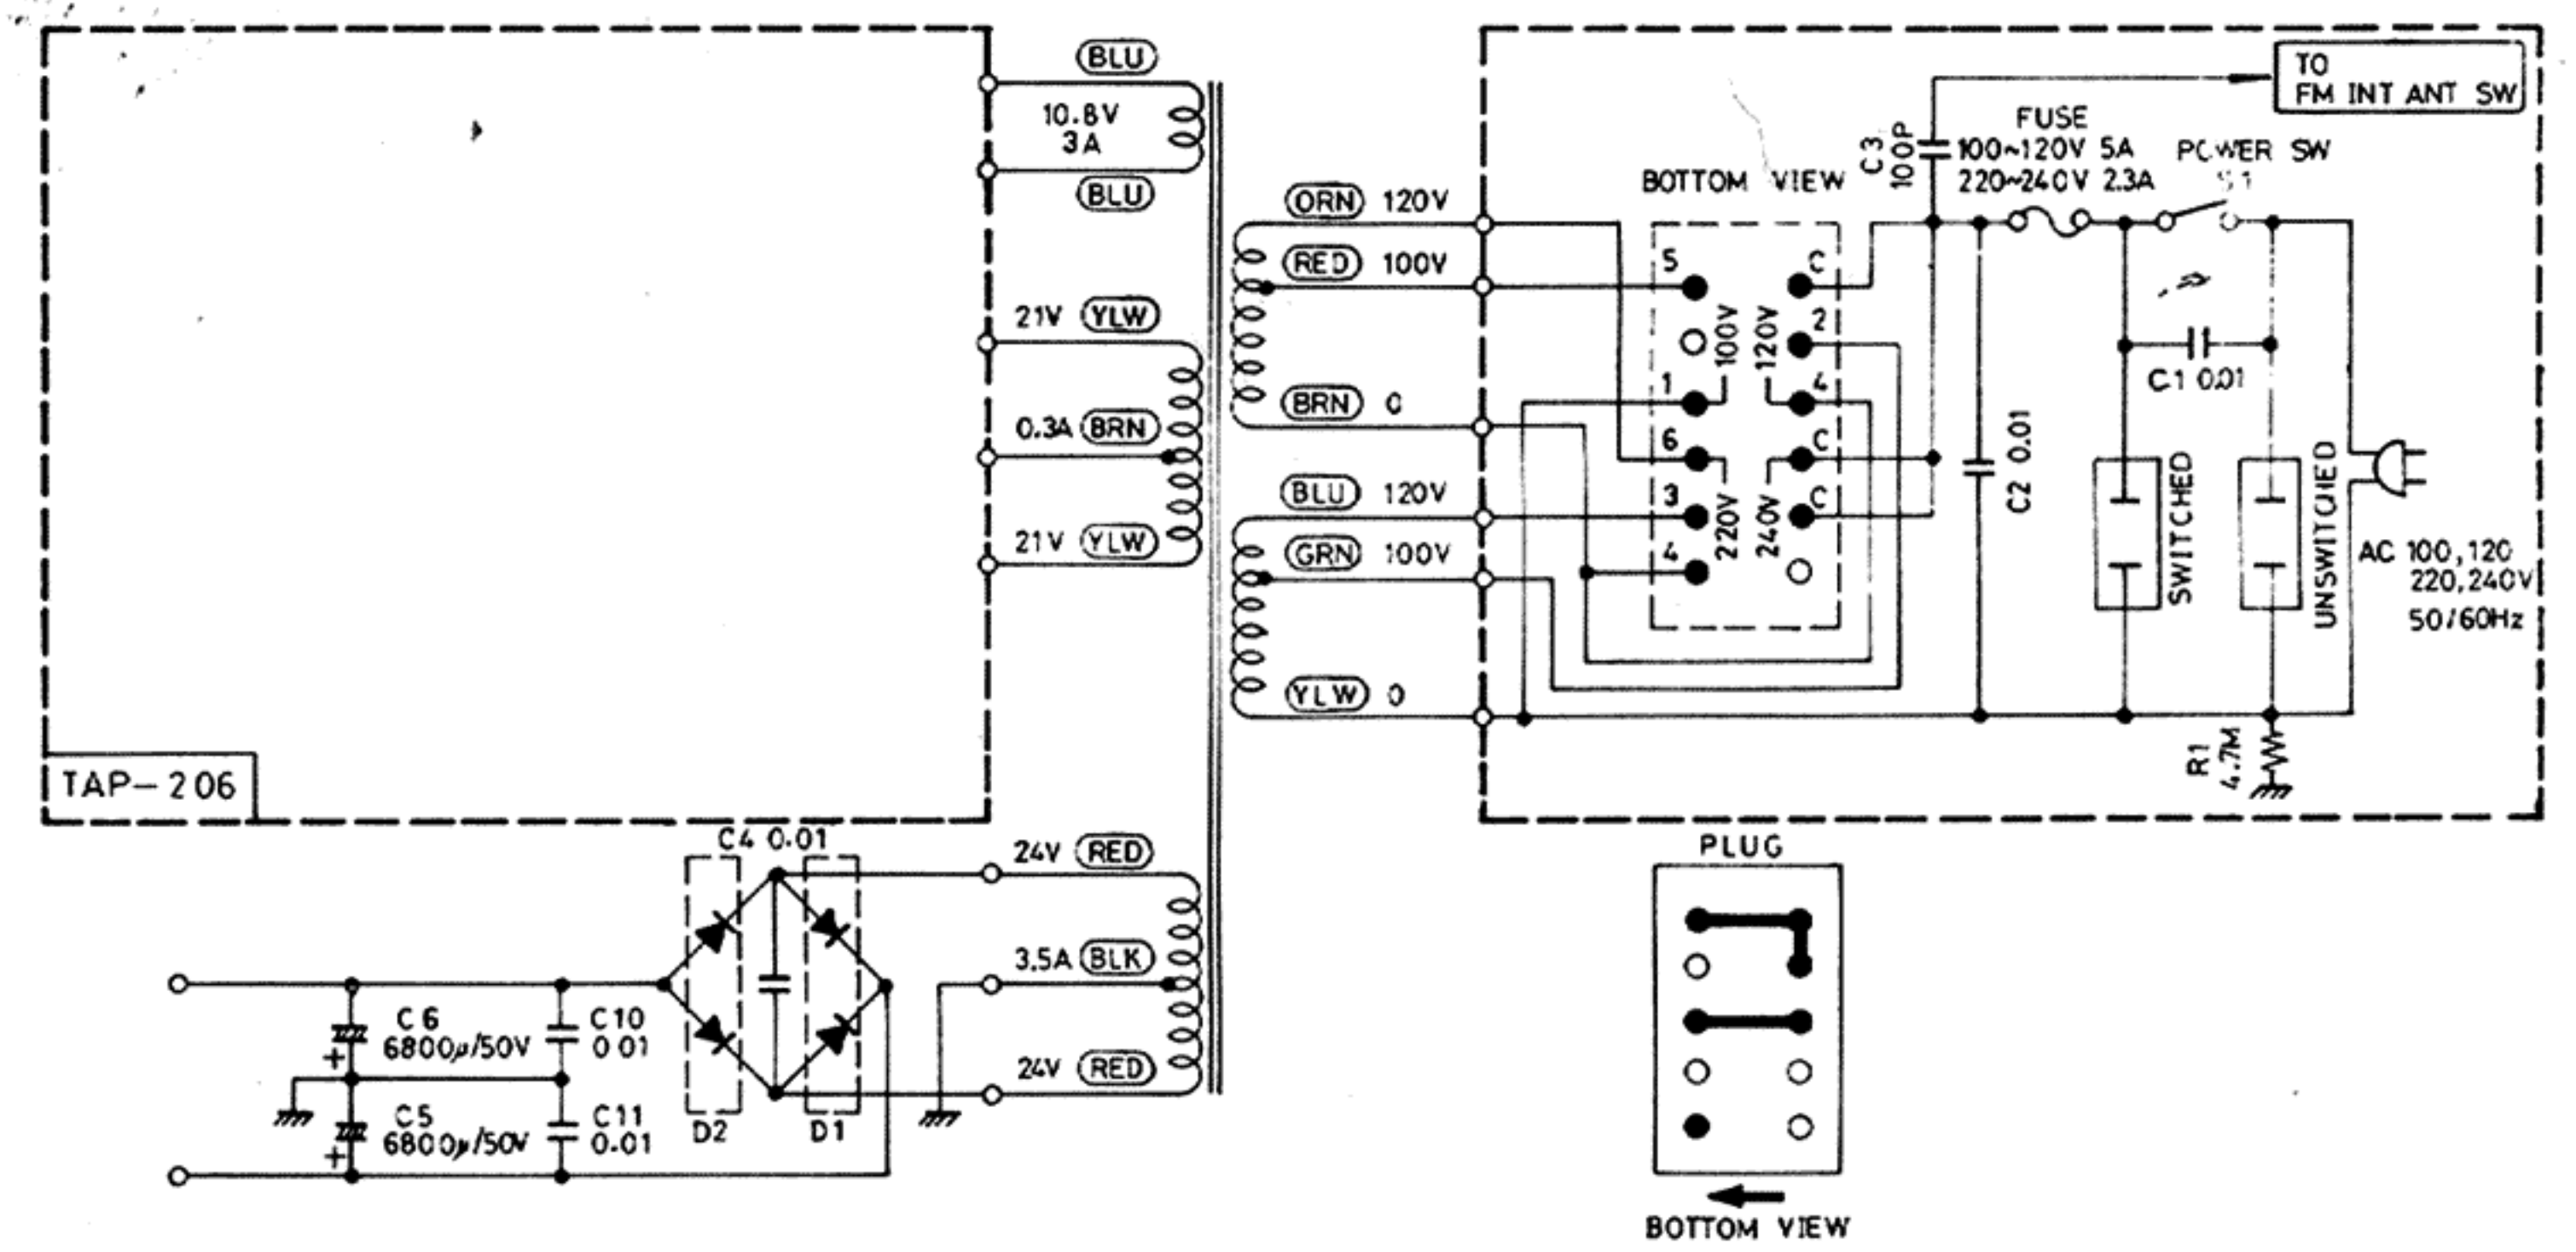

(E) FOR EUROPE (SEMKO, SEV)

PRIMARY CIRCUIT (220V 50Hz ~)

FM MPX CIRCUIT (DE-EMPHASIS 50µS)

(M) FOR CANADA

PRIMARY CIRCUIT (AC 120V 50/60Hz)

(F) FOR EUROPE EXCEPT SEMKO SEV

PRIMARY CIRCUIT (AC 220, 240V 50Hz)

FM MPX CIRCUIT (DE-EMPHASIS 50µS)

(P)(U) FOR PACEX, NEX AND OTHER COUNTRIES EXCEPT U.S.A., CANADA, EUROPE AND AUSTRALIA

PRIMARY CIRCUIT (AC 100, 120, 220, 240V 50/60Hz)

TDM-13A CD-4 DEMODULATOR

(A) FOR AUSTRALIA