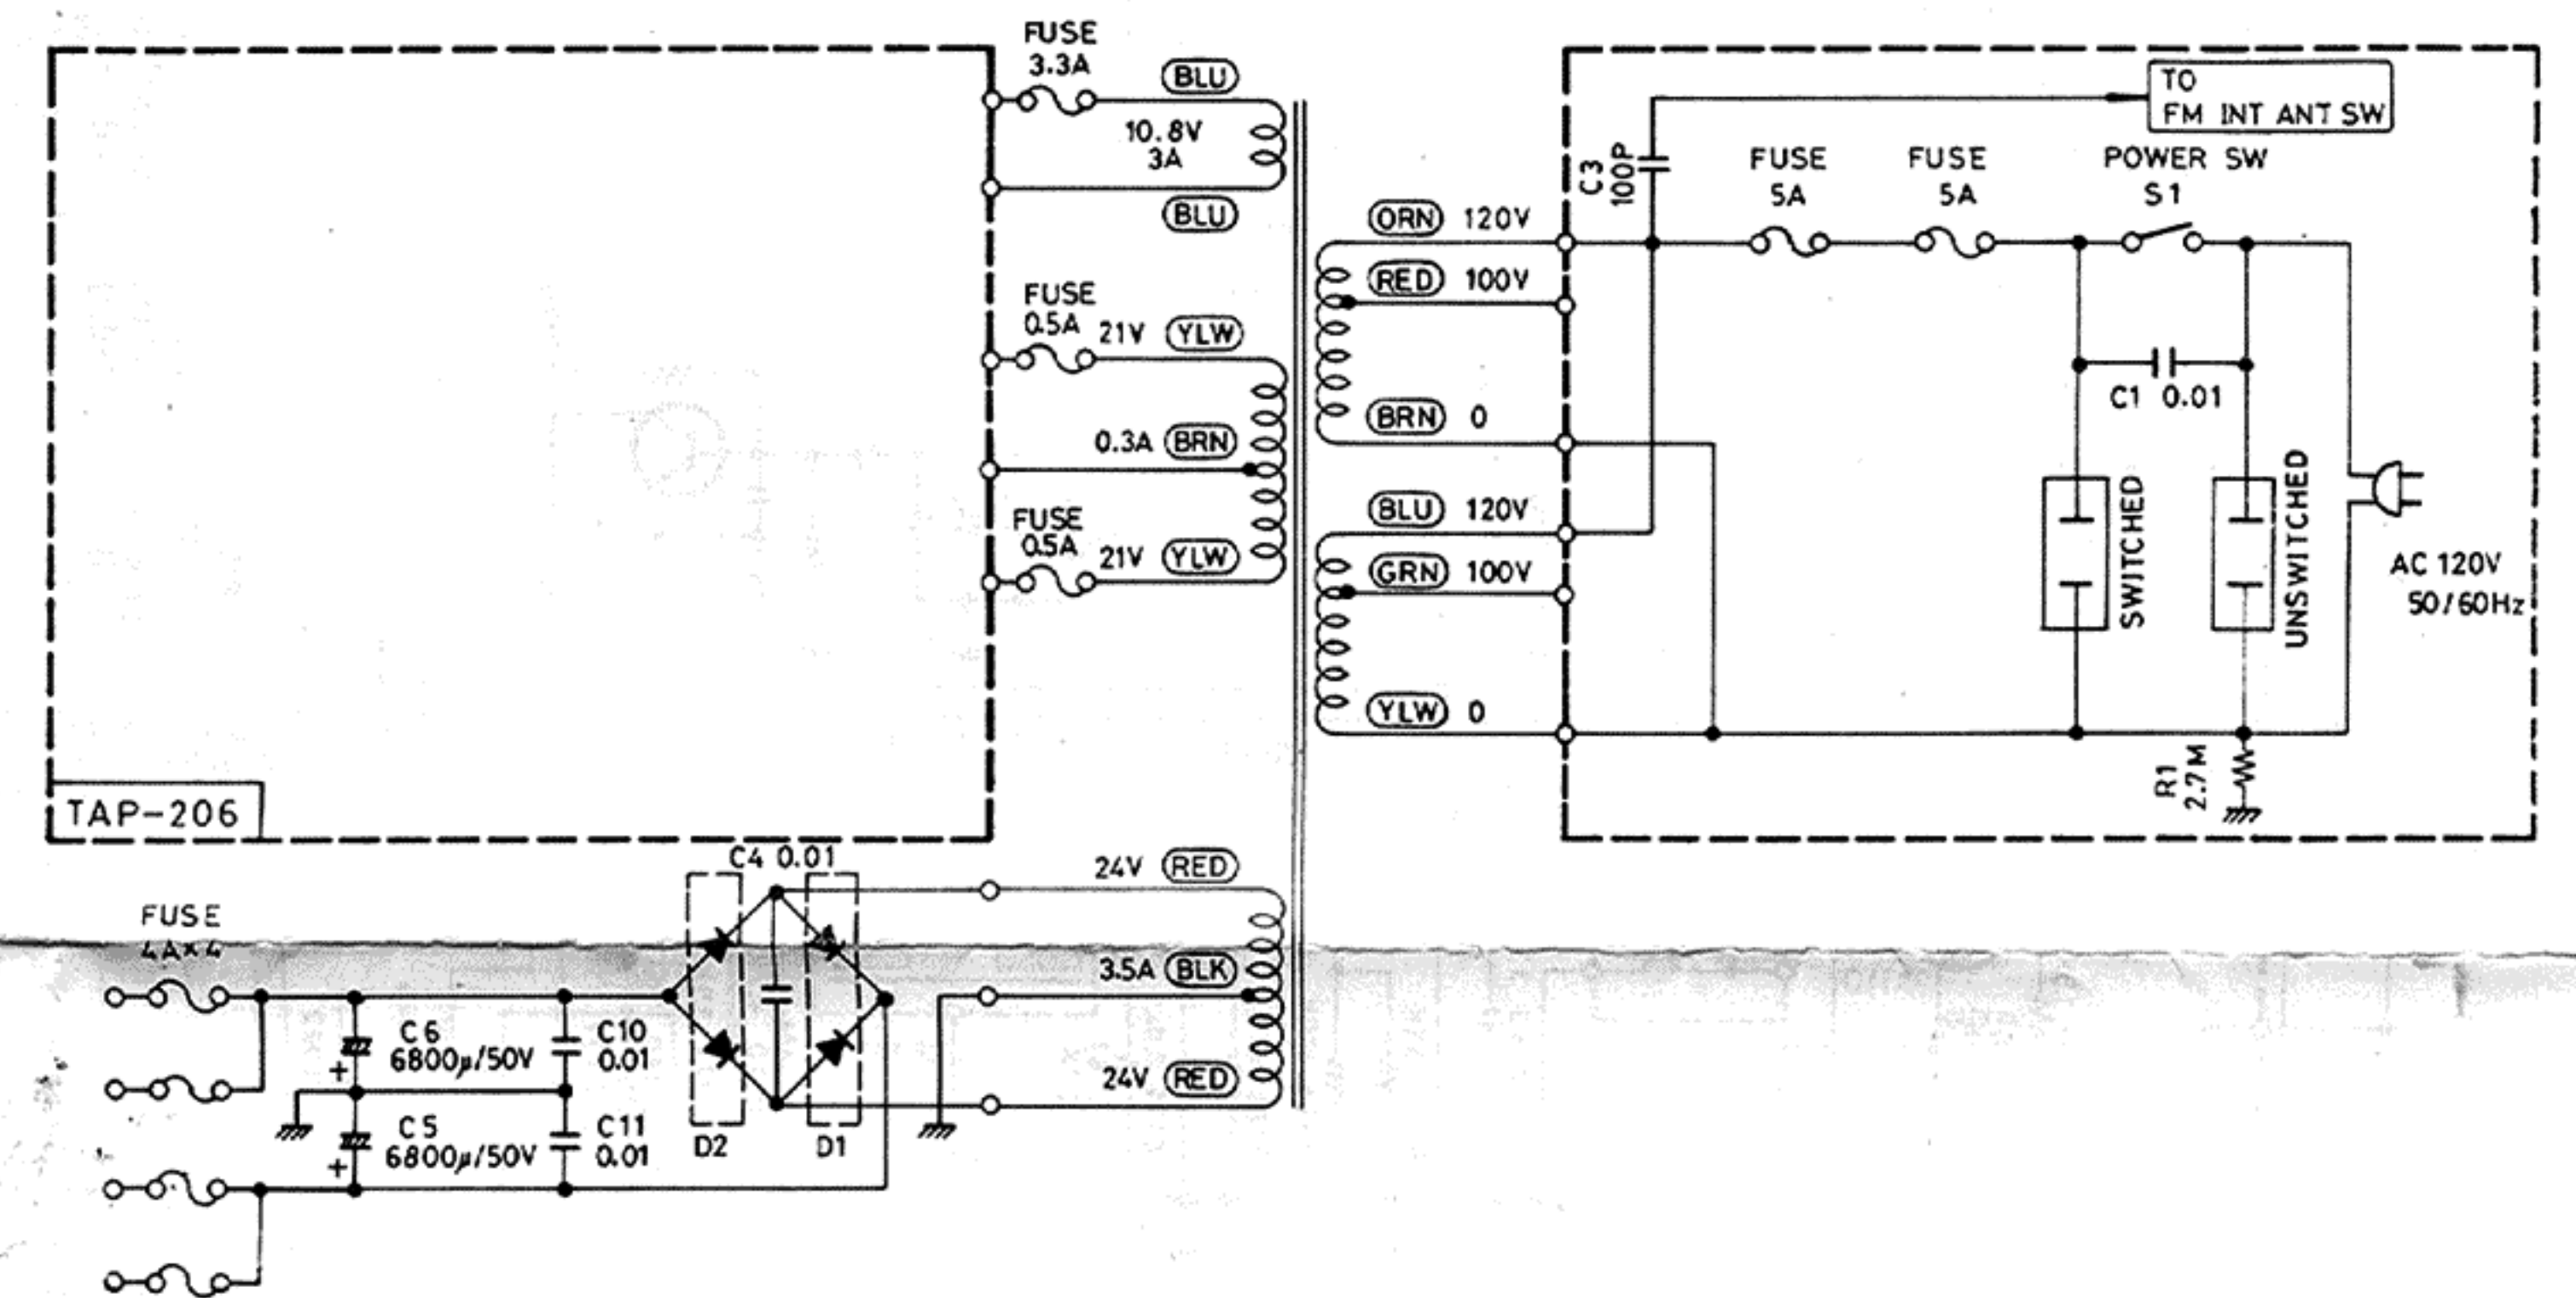

(E) FOR EUROPE (SEMKO, SEV)

PRIMARY CIRCUIT (220V 50Hz ~)

FM MPX CIRCUIT (DE-EMPHASIS 50µS)

(M) FOR CANADA

PRIMARY CIRCUIT (AC 120V 50/60Hz)

(F) FOR EUROPE EXCEPT SEMKO SEV

PRIMARY CIRCUIT (AC 220, 240V 50Hz)

FM MPX CIRCUIT (DE-EMPHASIS 50µS)

(P)(U) FOR PACEX, NEX AND OTHER COUNTRIES EXCEPT U.S.A., CANADA, EUROPE AND AUSTRALIA

PRIMARY CIRCUIT (AC 100, 120, 220, 240V 50/60Hz)

TDM-13A CD-4 DEMODULATOR

(A) FOR AUSTRALIA